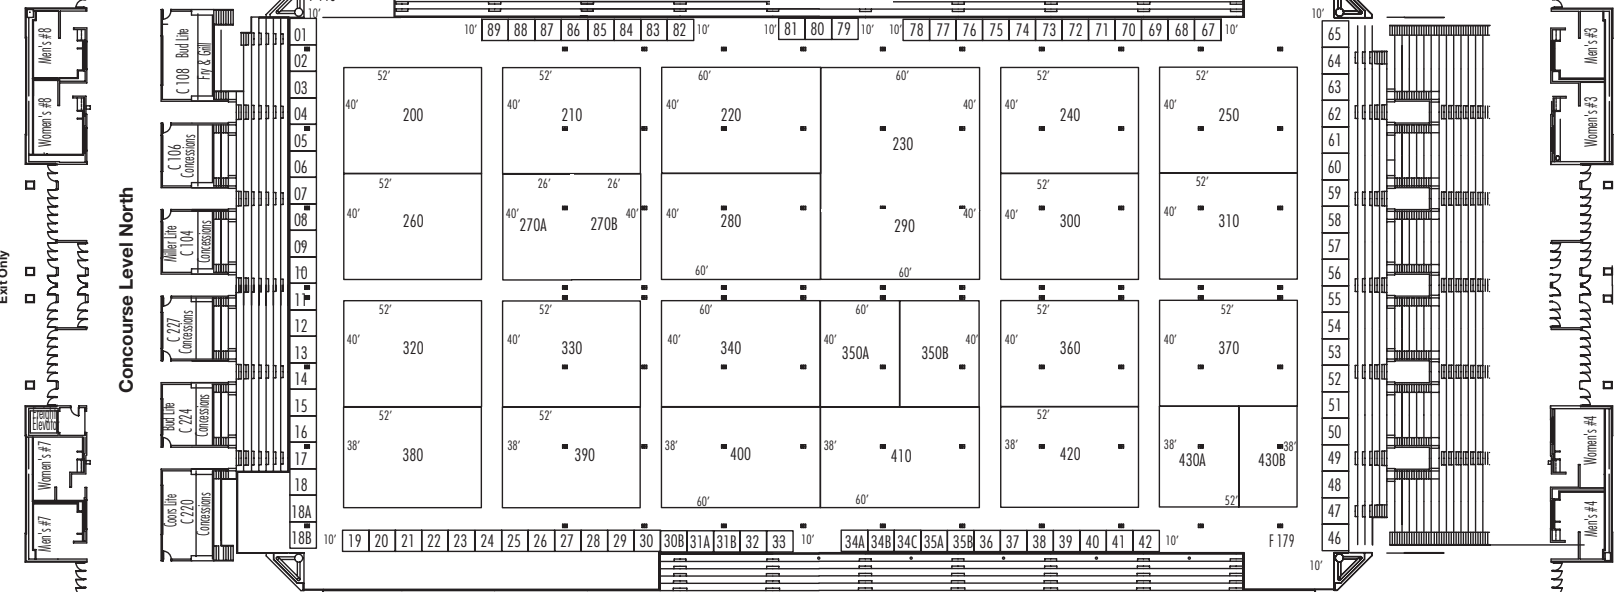

MAIN LOBBY
16,498 sq. ft.

Main Entrance

Loading Dock
Field Level

Show Office
Field Level