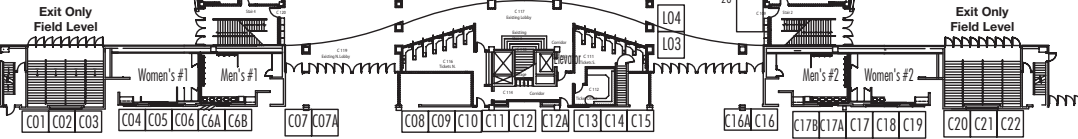

MAIN LOBBY
16,498 sq. ft.

Main Entrance

Loading Dock
Field Level

Show Office
Field Level