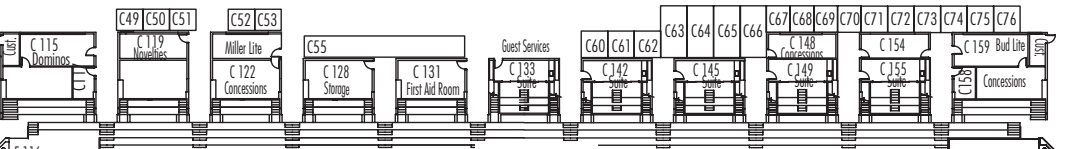

MAIN LOBBY
16,498 sq. ft.

Main Entrance

Loading Dock
Field Level

Show Office
Field Level