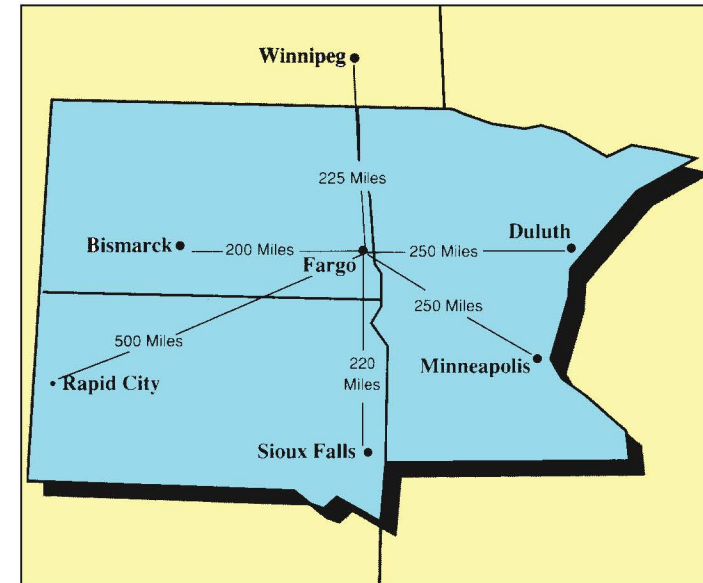

2024
Red River Valley

32nd
Annual

Boat & Marine Products Show

**North Dakota's
Largest Boat Show**

Located less than two miles from Interstate 29, beside North Dakota State University and Hector International Airport, the FARGODOME is easily and conveniently accessible.

The Fargo-Moorhead Standard Metropolitan Statistical Area (SMSA) population in 2020 was 230,000. The population in the Total Survey Area (TSA) exceeds 825,000 people.

The Fargo-Moorhead area boasts in excess of 35,000 college students. Nearly 55,000 college students live in the Total Survey Area (TSA).

Fargo is centrally located to other cities in the Upper Midwest region. It is convenient and accessible for transportation operators and for private vehicles. Routing shows and events into the region is easier and more convenient with the addition of the FARGODOME.

Located just five minutes from Hector International Airport and only minutes from the I-29 and I-94 intersection, the FARGODOME provides easy access to events. The FARGODOME boasts 4,000 on-site parking spaces and several additional lots within walking distance.