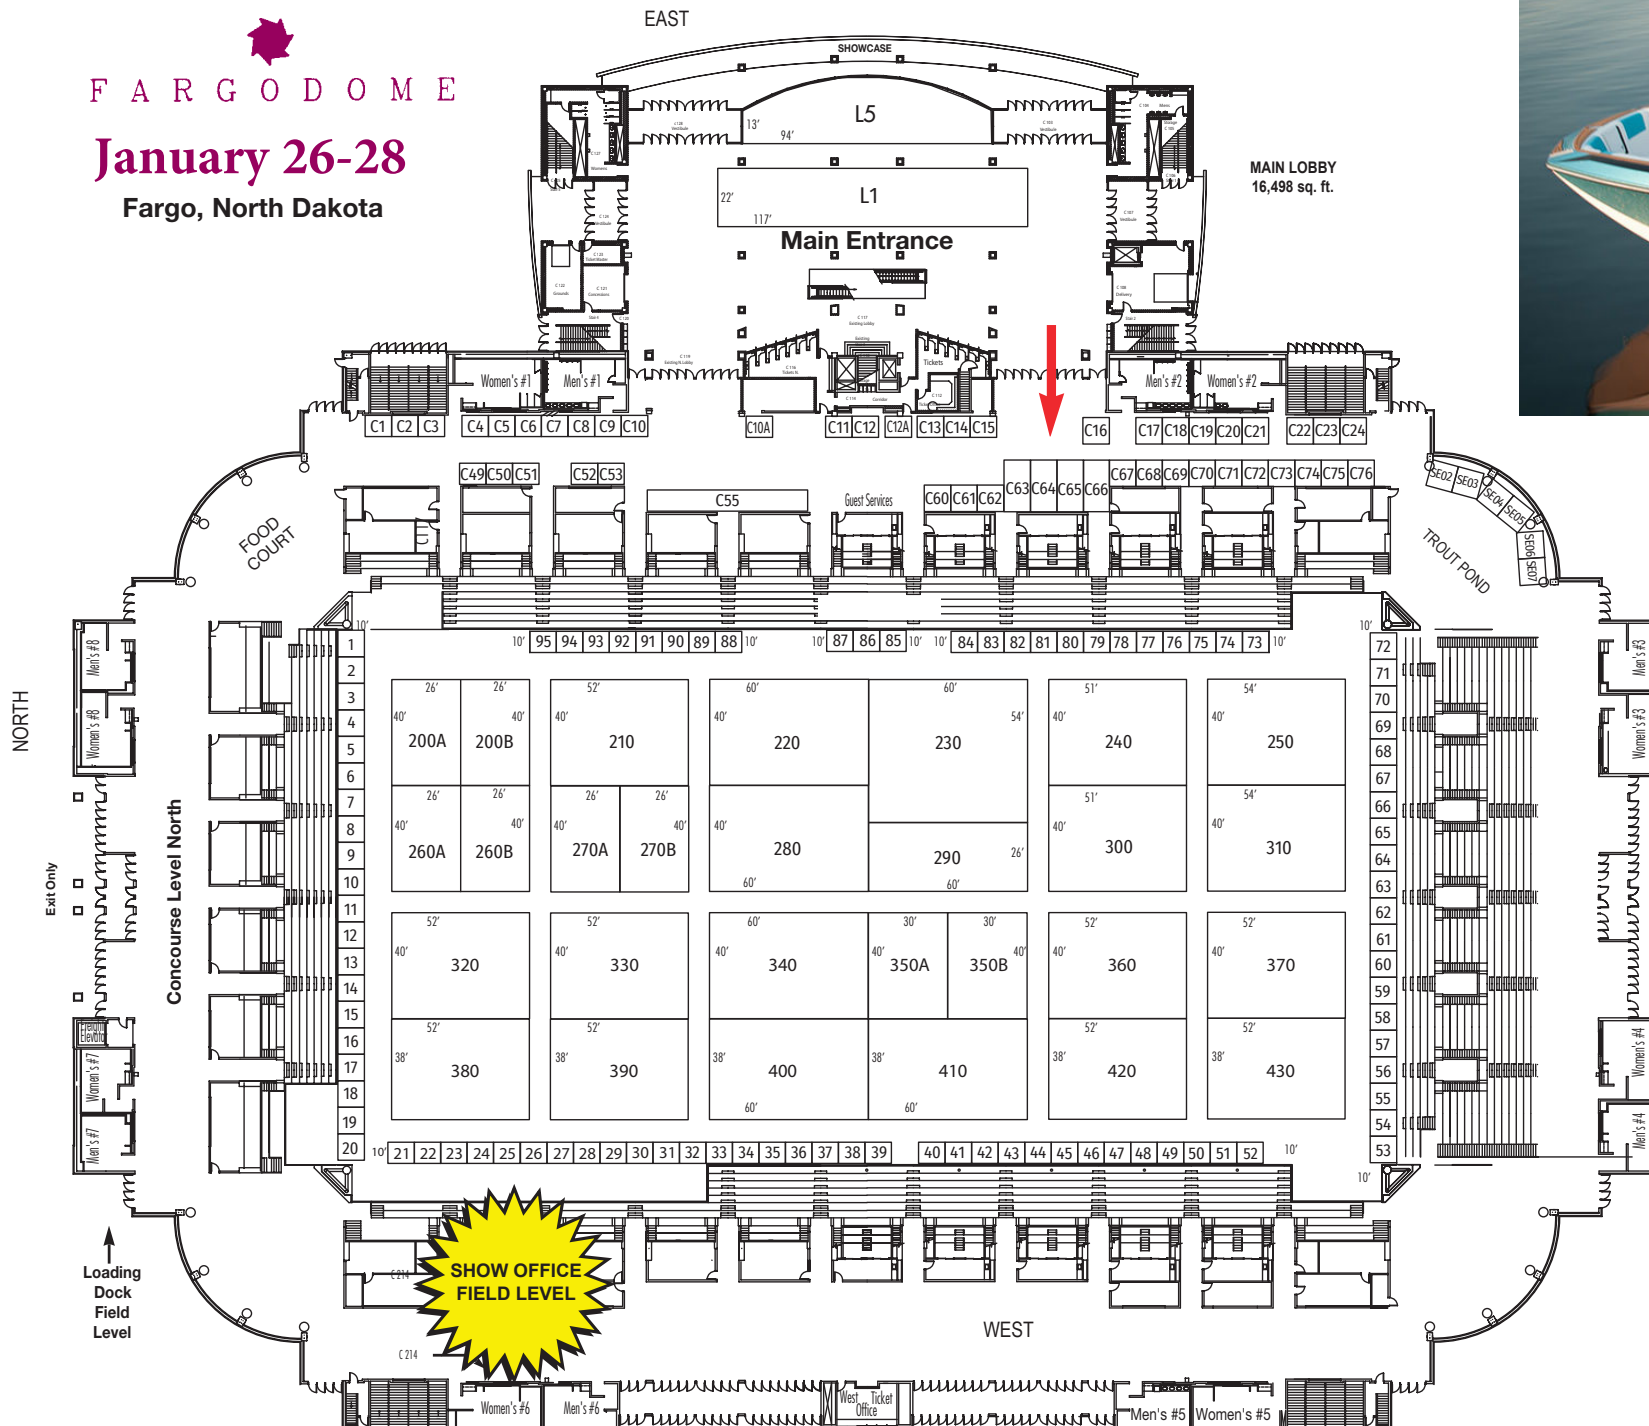

FIRST CLASS PROMOTION

This show is backed by a sound and complete advertising and publicity campaign in digital, radio, television and billboards to assure a large attendance of customers.

EXHIBIT BOOTH PRICES
8' x 10' \$ 410.00
Bulk Rate \$2.45 per square foot